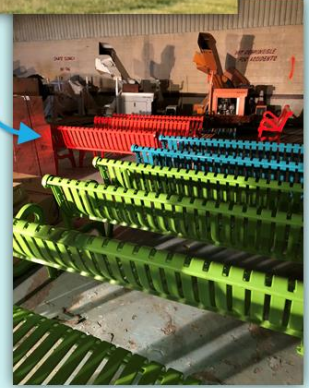

SPLASH PARK

Construction

Proposed
FUN themes
for the kids!

Benches
and
other
items
have
arrived!

GRAND OPENING TARGET DATE: MEMORIAL DAY – May 28, 2018!