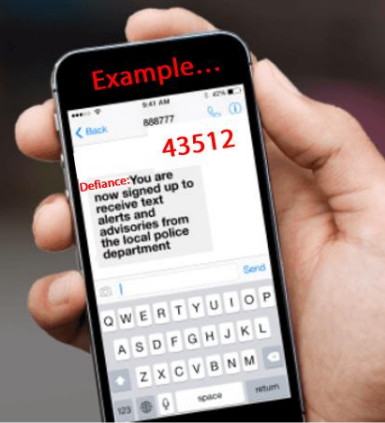

Looking to Receive Alerts from Your Local Agencies?
TEXT YOUR ZIP CODE TO 888777 TO OPT-IN

Receive alerts for

Severe Weather

Criminal Activities

Severe Traffic

Missing Persons

Local Events

Sign Up on your mobile device.

OR...
Sign Up on-line

nixle.com

Enter your zip code to see what's happening where you live. **43512**

Go!

To Register

- ▶ Go to www.nixle.com
- ▶ Click "Sign Up"
- ▶ Sign in through Facebook or create an account
- ▶ Enter an email address and cell phone number where you would like to receive messages and make a selection for voice messages
- ▶ Click "I Accept. Sign me up!"
- ▶ Enter your home address to receive local messages
- ▶ Share Nixle with your family and friends

To Customize

- ▶ Log in at www.nixle.com
- ▶ Click "Locations" tab
- ▶ Click "Add New Location" to add addresses in your town or around the country. Do your relatives live out of the area? Keep track of what's happening near your loved ones and the places you work, live, or visit.
- ▶ Click "Settings" tab
- ▶ Select a location from the left-hand menu and subscribe to receive messages from each agency by checking the "Subscribe" option. Adjust which messages by priority level are sent to your email and/or cell phone. **Please note: you must opt-in to receive messages from non-public safety agencies.**